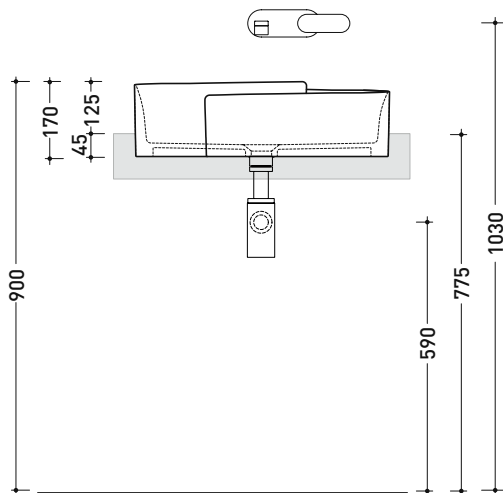

## RL56S Roll 56

Semi-inset basin 56 cm

• WITHOUT OVERFLOW • WITHOUT TAP LEDGE

Complements: **Forty6 shelf (F6RL56S)**  
**Rubinetti lavabo linea: ONE - NOKÈ - SI - FOLD - X1**  
**Accessori linea: TWO - HOOP - NOKÈ - FOLD**

Package dim. 56,5 x 43 x 18,5 cm | Weight 12,7 kg | Pz. Pallet n° 24

CE UNI EN 14688 - CL00 Dop-No14688

vista zenitale / zenital view

vista laterale / lateral view

vista frontale / frontal view

sezione longitudinale / section

sizes in mm

CERAMIC: glossy finish

white black

matt finish

milky white carbone argilla cenere nuvola fango rosso rubens petrolio

METAL: glossy finish

white / gold white / platinum

Please consider a 2% tolerance on indicated measurements