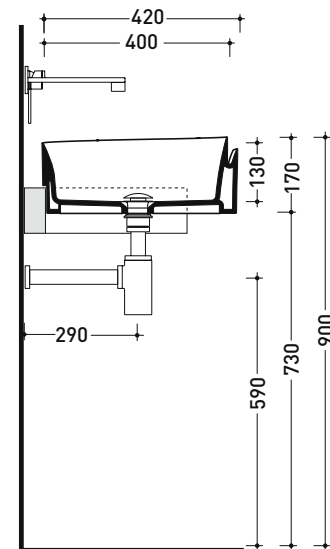

## RL56S Roll 56

Semi-inset basin 56 cm

• WITHOUT OVERFLOW • WITHOUT TAP LEDGE

Complements: **Forty6 shelf (F6RL56S)**  
**Rubinetti lavabo linea: ONE - NOKÈ - SI - FOLD - X1**  
**Accessori linea: TWO - HOOP - NOKÈ - FOLD**

Package dim. 56,5 x 43 x 18,5 cm | Weight 12,7 kg | Pz. Pallet n° 24

CE UNI EN 14688 - CL00 Dop-No14688

vista zenitale / zenital view

vista laterale / lateral view

vista frontale / frontal view

sezione longitudinale / section

sizes in mm

CERAMIC: glossy finish

white black

matt finish

milky white carbone argilla cenere nuvola fango rosso rubens petrolio

METAL: glossy finish

white / gold white / platinum

Please consider a 2% tolerance on indicated measurements