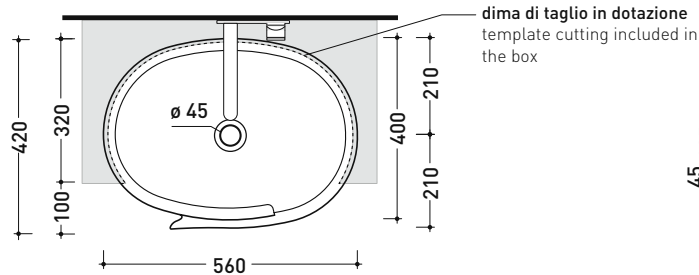

## RL56S Roll 56

Semi-inset basin 56 cm

• WITHOUT OVERFLOW • WITHOUT TAP LEDGE

Complements: **Forty6 shelf (F6RL56S)**  
**Rubinetti lavabo linea: ONE - NOKÈ - SI - FOLD - X1**  
**Accessori linea: TWO - HOOP - NOKÈ - FOLD**

Package dim. 56,5 x 43 x 18,5 cm | Weight 12,7 kg | Pz. Pallet n° 24

CE UNI EN 14688 - CL00 Dop-No14688

vista zenitale / zenital view

vista laterale / lateral view

vista frontale / frontal view

sezione longitudinale / section

sizes in mm

CERAMIC: glossy finish

white black

matt finish

milky white carbone argilla cenere nuvola fango rosso rubens petrolio

METAL: glossy finish

white / gold white / platinum

Please consider a 2% tolerance on indicated measurements