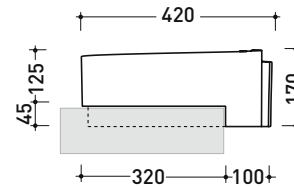

## RL56S Roll 56

Semi-inset basin 56 cm

• WITHOUT OVERFLOW • WITHOUT TAP LEDGE

Complements: **Forty6 shelf (F6RL56S)**  
**Rubinetti lavabo linea: ONE - NOKÈ - SI - FOLD - X1**  
**Accessori linea: TWO - HOOP - NOKÈ - FOLD**

Package dim. 56,5 x 43 x 18,5 cm | Weight 12,7 kg | Pz. Pallet n° 24

CE UNI EN 14688 - CL00 Dop-No14688

vista zenitale / zenital view

vista laterale / lateral view

vista frontale / frontal view

sezione longitudinale / section

sizes in mm

CERAMIC: glossy finish

white black

matt finish

milky white carbone argilla cenere nuvola fango rosso rubens petrolio

METAL: glossy finish

white / gold white / platinum

Please consider a 2% tolerance on indicated measurements