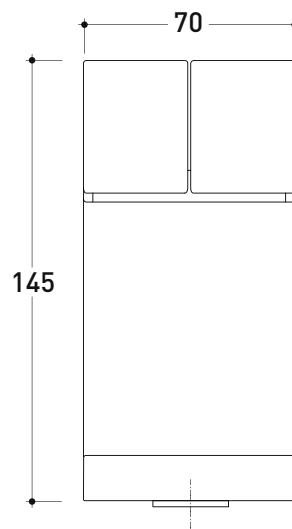

design ALEXANDER DURINGER and STEFANO ROSINI

2005

SI2042U Si UpWall-mounted dual controls basin mixer
(stop&go drain included)Complements: Line accessories TWO
Line accessories HOOP

Package dim. 40 x 26 x 14 cm | Weight 3,5 kg | Pz. Pallet n° -

vista frontale / frontal view

vista laterale / lateral view

vista zenitale / zenital view

sizes in mm

BRASS: glossy finish

chrome

art. **SI2042U**

sizes in mm