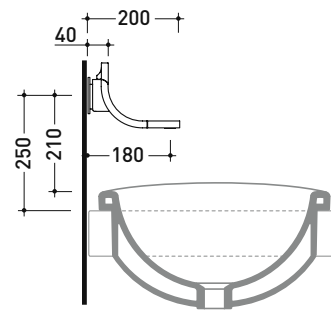

design ALEXANDER DURINGER and STEFANO ROSINI

2005

SI2042U Si UpWall-mounted dual controls basin mixer
(stop&go drain included)Complements: Line accessories TWO
Line accessories HOOP

Package dim. 40 x 26 x 14 cm | Weight 3,5 kg | Pz. Pallet n° -

vista frontale / frontal view

vista laterale / lateral view

vista zenitale / zenital view

sizes in mm

BRASS: glossy finish

chrome

art. **SI2042U**

sizes in mm