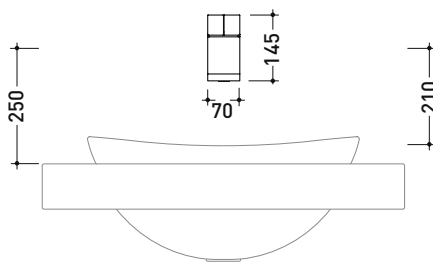

design ALEXANDER DURINGER and STEFANO ROSINI

2005

SI2042U Si UpWall-mounted dual controls basin mixer
(stop&go drain included)Complements: Line accessories TWO
Line accessories HOOP

Package dim. 40 x 26 x 14 cm | Weight 3,5 kg | Pz. Pallet n° -

vista frontale / frontal view

vista laterale / lateral view

vista zenitale / zenital view

sizes in mm

BRASS: glossy finish

chrome

art. **SI2042U**

sizes in mm