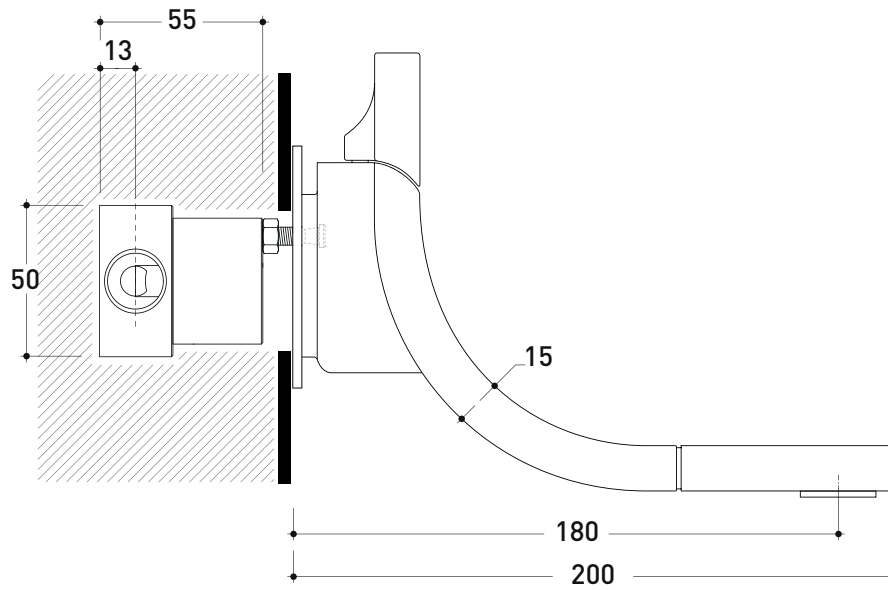

design ALEXANDER DURINGER and STEFANO ROSINI

2005

SI2042U Si UpWall-mounted dual controls basin mixer
(stop&go drain included)Complements: Line accessories TWO
Line accessories HOOP

Package dim. 40 x 26 x 14 cm | Weight 3,5 kg | Pz. Pallet n° -

vista frontale / frontal view

vista laterale / lateral view

vista zenitale / zenital view

sizes in mm

BRASS: glossy finish

chrome

art. **SI2042U**

sizes in mm