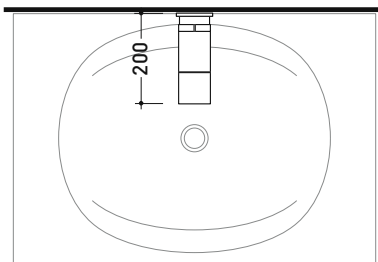

design ALEXANDER DURINGER and STEFANO ROSINI

2005

SI2042U Si UpWall-mounted dual controls basin mixer
(stop&go drain included)Complements: Line accessories TWO
Line accessories HOOP

Package dim. 40 x 26 x 14 cm | Weight 3,5 kg | Pz. Pallet n° -

vista frontale / frontal view

vista laterale / lateral view

vista zenitale / zenital view

sizes in mm

BRASS: glossy finish

chrome

art. **SI2042U**

sizes in mm