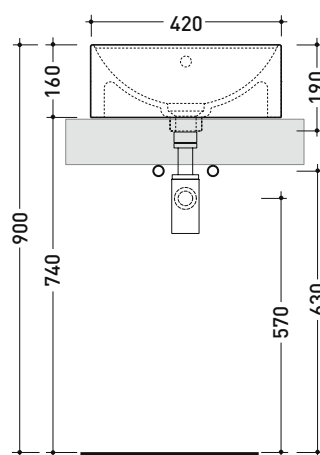

design L+R PALOMBA

2020

TW42A Twin Set Slim 42

Countertop single-hole basin 42 cm

• WITH OVERFLOW • WITH TAP LEDGE

Complements: **Forty6 shelf (F6RL44)**
Furniture BOX - depth. 50 cm
Furniture CUBIKA - depth. 50 cm
Furniture DENVER (DV103M)
Line taps basin: ONE - NOKÉ - FOLD - X1
Line accessories: TWO - HOOP - NOKÉ - FOLD

Technical accessories: **Chrome siphon (SIFL/CR) - Telescopic chrome siphon (SIFL066)**
Stop & Go drain (PLSG)
Ceramic Stop&Go drain (PLCE)
Two piece set chrome tap filters (RF026)

Package dim. **cm** | Weight **11,5 kg** | Pz. Pallet n° **30**

CE UNI EN 14688 - CL20 Dop-No14688

vista zenitale / zenital view

vista zenitale / zenital view

vista frontale / frontal view

sezione longitudinale / section

sizes in mm

Please consider a 2% tolerance on indicated measurements