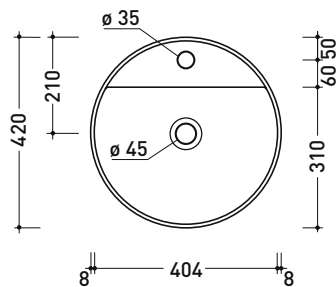

design L+R PALOMBA

2020

TW42A Twin Set Slim 42

Countertop single-hole basin 42 cm

• WITH OVERFLOW • WITH TAP LEDGE

Complements: **Forty6 shelf (F6RL44)**
Furniture BOX - depth. 50 cm
Furniture CUBIKA - depth. 50 cm
Furniture DENVER (DV103M)
Line taps basin: ONE - NOKÉ - FOLD - X1
Line accessories: TWO - HOOP - NOKÉ - FOLD

Technical accessories: **Chrome siphon (SIFL/CR) - Telescopic chrome siphon (SIFL066)**
Stop & Go drain (PLSG)
Ceramic Stop&Go drain (PLCE)
Two piece set chrome tap filters (RF026)

Package dim. **cm** | Weight **11,5 kg** | Pz. Pallet n° **30**

CE UNI EN 14688 - CL20 Dop-No14688

vista zenitale / zenital view

vista zenitale / zenital view

vista frontale / frontal view

sezione longitudinale / section

sizes in mm

Please consider a 2% tolerance on indicated measurements