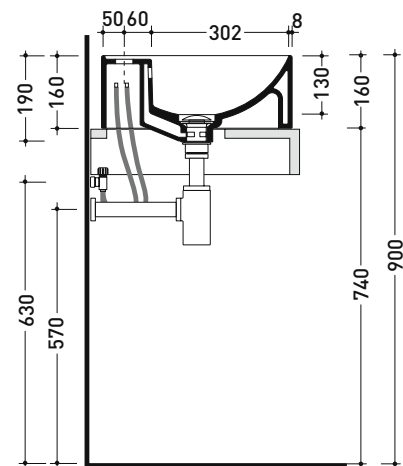

design L+R PALOMBA

2020

TW42A Twin Set Slim 42

Countertop single-hole basin 42 cm

• WITH OVERFLOW • WITH TAP LEDGE

Complements: **Forty6 shelf (F6RL44)**
Furniture BOX - depth. 50 cm
Furniture CUBIKA - depth. 50 cm
Furniture DENVER (DV103M)
Line taps basin: ONE - NOKÉ - FOLD - X1
Line accessories: TWO - HOOP - NOKÉ - FOLD

Technical accessories: **Chrome siphon (SIFL/CR) - Telescopic chrome siphon (SIFL066)**
Stop & Go drain (PLSG)
Ceramic Stop&Go drain (PLCE)
Two piece set chrome tap filters (RF026)

Package dim. **cm** | Weight **11,5 kg** | Pz. Pallet n° **30**

CE UNI EN 14688 - CL20 Dop-No14688

vista zenitale / zenital view

vista zenitale / zenital view

vista frontale / frontal view

sezione longitudinale / section

sizes in mm

Please consider a 2% tolerance on indicated measurements