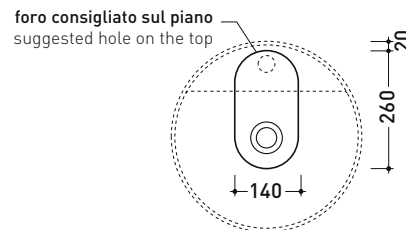

design L+R PALOMBA

2020

TW42A Twin Set Slim 42

Countertop single-hole basin 42 cm

• WITH OVERFLOW • WITH TAP LEDGE

Complements: **Forty6 shelf (F6RL44)**
Furniture BOX - depth. 50 cm
Furniture CUBIKA - depth. 50 cm
Furniture DENVER (DV103M)
Line taps basin: ONE - NOKÉ - FOLD - X1
Line accessories: TWO - HOOP - NOKÉ - FOLD

Technical accessories: **Chrome siphon (SIFL/CR) - Telescopic chrome siphon (SIFL066)**
Stop & Go drain (PLSG)
Ceramic Stop&Go drain (PLCE)
Two piece set chrome tap filters (RF026)

Package dim. **cm** | Weight **11,5 kg** | Pz. Pallet n° **30**

CE UNI EN 14688 - CL20 Dop-No14688

vista zenitale / zenital view

vista zenitale / zenital view

vista frontale / frontal view

sezione longitudinale / section

sizes in mm

Please consider a 2% tolerance on indicated measurements