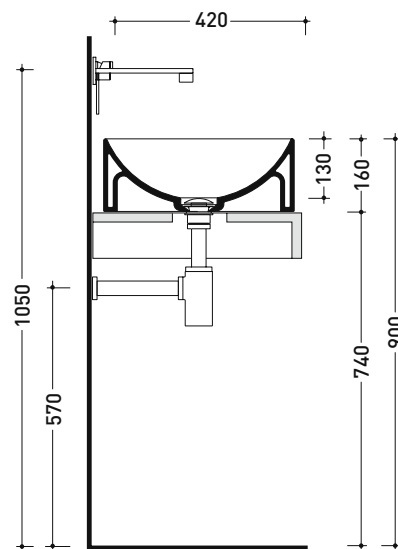

design L+R PALOMBA

2020

TW42C Twin Set Slim 42

Countertop basin 42 cm

• WITHOUT OVERFLOW • WITHOUT TAP LEDGE

Complements: Forty6 shelf (F6RL44)
 Furniture BOX - depth. 50 cm
 Furniture CUBIKA - depth. 50 cm
 Furniture DENVER (DV103M)
 Filo 60 / 75 structure (FI60SV - FI75SV - FI75SC)
 Line taps basin: ONE - NOKÈ - FOLD - X1
 Line accessories: TWO - HOOP - NOKÈ - FOLD

Package dim. cm | Weight 11,5 kg | Pz. Pallet n° 30

CE UNI EN 14688 - CL00 Dop-No14688

vista zenitale / zenital view

vista zenitale / zenital view

vista frontale / frontal view

sezione longitudinale / section

sizes in mm

Please consider a 2% tolerance on indicated measurements

CERAMIC: glossy finish

white black

matt finish

milky white carbone argilla cenere nuvola fango rosso rubens petrolio