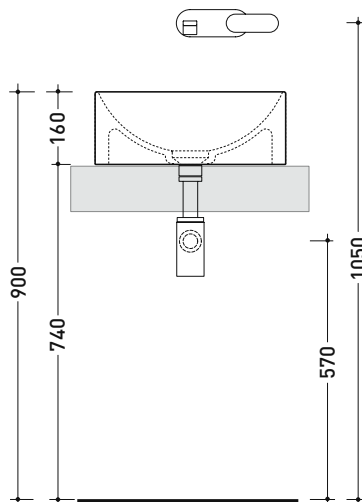

design L+R PALOMBA

2020

TW42C Twin Set Slim 42

Countertop basin 42 cm

• WITHOUT OVERFLOW • WITHOUT TAP LEDGE

Complements: Forty6 shelf (F6RL44)
 Furniture BOX - depth. 50 cm
 Furniture CUBIKA - depth. 50 cm
 Furniture DENVER (DV103M)
 Filo 60 / 75 structure (FI60SV - FI75SV - FI75SC)
 Line taps basin: ONE - NOKÈ - FOLD - X1
 Line accessories: TWO - HOOP - NOKÈ - FOLD

Package dim. cm | Weight 11,5 kg | Pz. Pallet n° 30

CE UNI EN 14688 - CL00 Dop-No14688

vista zenitale / zenital view

vista zenitale / zenital view

vista frontale / frontal view

sezione longitudinale / section

sizes in mm

Please consider a 2% tolerance on indicated measurements

CERAMIC: glossy finish

white black

matt finish

milky white carbone argilla cenere nuvola fango rosso rubens petrolio