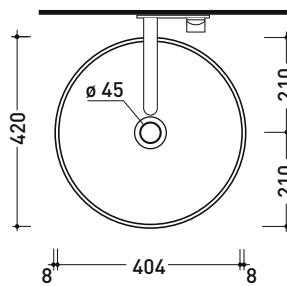

design L+R PALOMBA

2020

TW42C Twin Set Slim 42

Countertop basin 42 cm

• WITHOUT OVERFLOW • WITHOUT TAP LEDGE

Complements: Forty6 shelf (F6RL44)
 Furniture BOX - depth. 50 cm
 Furniture CUBIKA - depth. 50 cm
 Furniture DENVER (DV103M)
 Filo 60 / 75 structure (FI60SV - FI75SV - FI75SC)
 Line taps basin: ONE - NOKÈ - FOLD - X1
 Line accessories: TWO - HOOP - NOKÈ - FOLD

Package dim. cm | Weight 11,5 kg | Pz. Pallet n° 30

CE UNI EN 14688 - CL00 Dop-No14688

vista zenitale / zenital view

vista zenitale / zenital view

vista frontale / frontal view

sezione longitudinale / section

sizes in mm

Please consider a 2% tolerance on indicated measurements

CERAMIC: glossy finish

white black

matt finish

milky white carbone argilla cenere nuvola fango rosso rubens petrolio