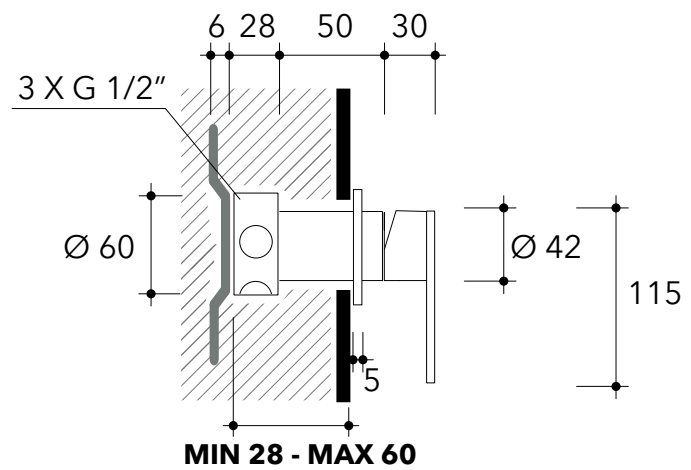

design **FLAMINIA DESIGN TEAM**

2017

X12560

Concealed single-lever mixer

Complements: wall mounted shower head Ø 200 mm (X12084)
wall mounted shower head Ø 300 mm (X13084)

Package dim.

Weight 1,4 kg

Pz. Pallet n° -

vista zenitale / zenital view

vista frontale / frontal view

vista laterale / lateral view

sizes in mm

STAINLESS STEEL

brushed

art. X12560

sizes in mm