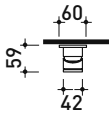

design **FLAMINIA DESIGN TEAM**

2017

X12560

Concealed single-lever mixer

Complements: wall mounted shower head Ø 200 mm (X12084)
wall mounted shower head Ø 300 mm (X13084)

Package dim.

Weight 1,4 kg

Pz. Pallet n° -

vista zenitale / zenital view

vista frontale / frontal view

vista laterale / lateral view

sizes in mm

STAINLESS STEEL

brushed

art. X12560

sizes in mm