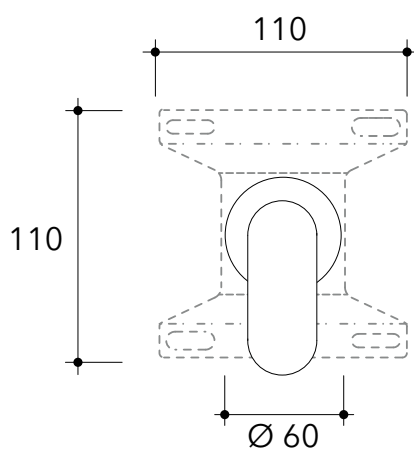

design **FLAMINIA DESIGN TEAM**

2017

X12560

Concealed single-lever mixer

Complements: wall mounted shower head Ø 200 mm (X12084)
wall mounted shower head Ø 300 mm (X13084)

Package dim.

Weight 1,4 kg

Pz. Pallet n° -

vista zenitale / zenital view

vista frontale / frontal view

vista laterale / lateral view

sizes in mm

STAINLESS STEEL

brushed

art. X12560

sizes in mm