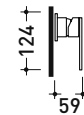

design **FLAMINIA DESIGN TEAM**

2017

X12560

Concealed single-lever mixer

Complements: wall mounted shower head Ø 200 mm (X12084)
wall mounted shower head Ø 300 mm (X13084)

Package dim.

Weight 1,4 kg

Pz. Pallet n° -

vista zenitale / zenital view

vista frontale / frontal view

vista laterale / lateral view

sizes in mm

STAINLESS STEEL

brushed

art. X12560

sizes in mm