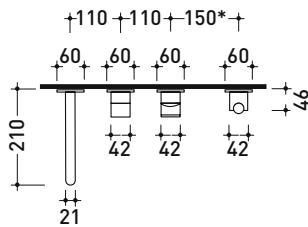

X12570

Bath set: concealed single-lever mixer, inverter, spout and hand showerhand with support

Complements:

Package dim.

Weight 5 kg

Pz. Pallet n° -

* misure consigliate / suggested measurements

vista zenitale / zenital view

vista frontale / frontal view

sizes in mm

STAINLESS STEEL

brushed

art. X12570

sizes in mm