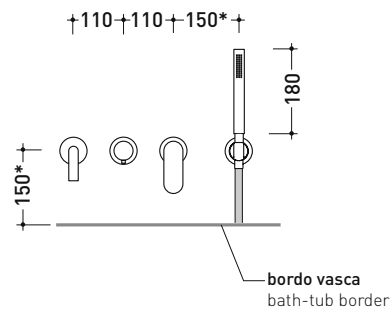

X12570

Bath set: concealed single-lever mixer, inverter, spout and hand showerhand with support

Complements:

Package dim.

Weight 5 kg

Pz. Pallet n° -

* misure consigliate / suggested measurements

vista zenitale / zenital view

vista frontale / frontal view

sizes in mm

STAINLESS STEEL

brushed

art. X12570

sizes in mm