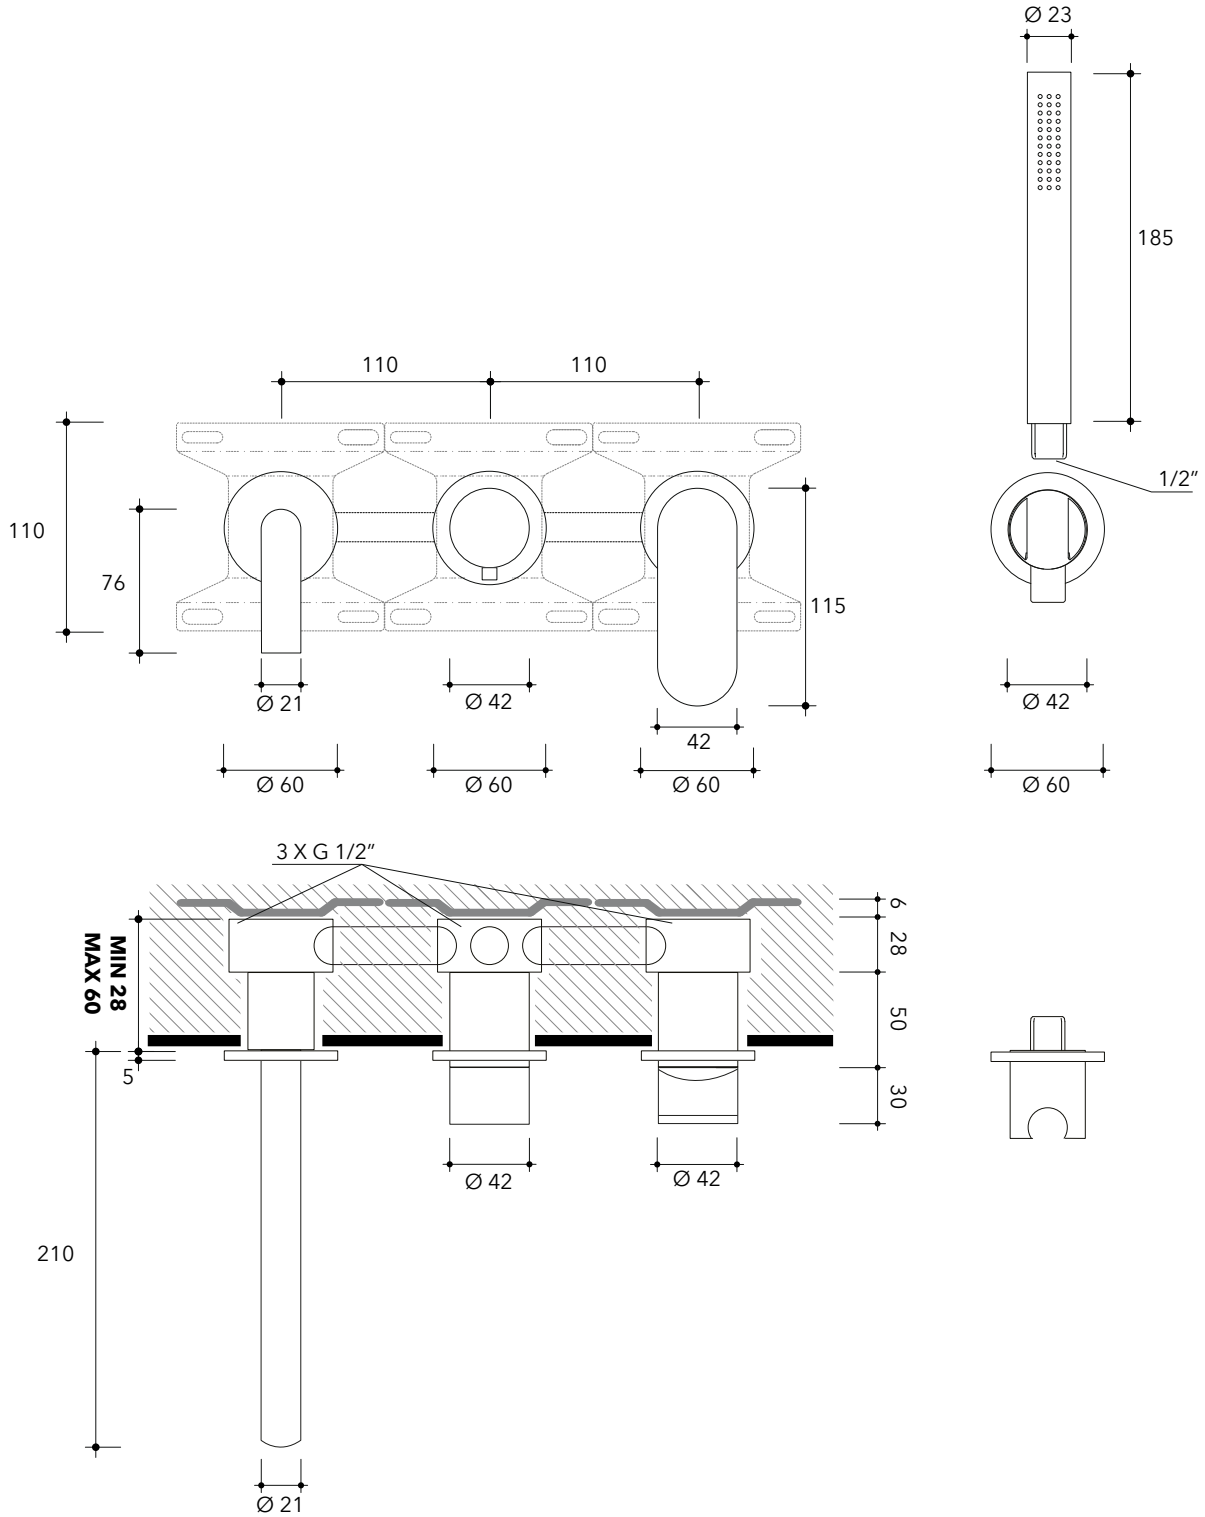

X12570

Bath set: concealed single-lever mixer, inverter, spout and hand showerhand with support

Complements:

Package dim.

Weight 5 kg

Pz. Pallet n° -

* misure consigliate / suggested measurements

vista zenitale / zenital view

vista frontale / frontal view

sizes in mm

STAINLESS STEEL

brushed

art. X12570

sizes in mm