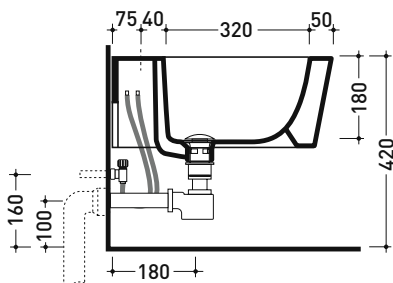

Package dim. 58 x 36,5 x 36 cm | Weight 21 kg | Pz. Pallet n° 15

UNI EN 14528 - CL20 Dop-No14528

vista zenitale / zenital view

vista laterale / lateral view

sezione longitudinale / section

vista retro / back view

sizes in mm

Please consider a 2% tolerance on indicated measurements

CERAMIC: glossy finish

white black

matt finish

milky white carbone fango argilla cenere