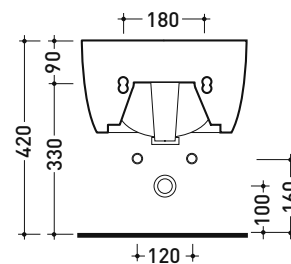

Package dim. 58 x 36,5 x 36 cm | Weight 21 kg | Pz. Pallet n° 15

UNI EN 14528 - CL20 Dop-No14528

vista zenitale / zenital view

vista laterale / lateral view

sezione longitudinale / section

vista retro / back view

sizes in mm

Please consider a 2% tolerance on indicated measurements

CERAMIC: glossy finish

white black

matt finish

milky white carbone fango argilla cenere