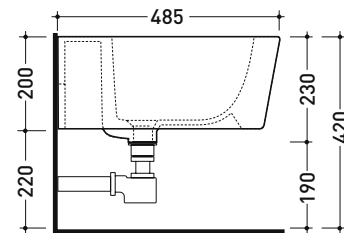

### Wall hung single-hole bidet

• WITH OVERFLOW • WITHOUT HOLE/3 TAP HOLE ON DEMAND

Complements: **Line taps bidet:** ONE - NOKÈ - SI - FOLD - X1  
**Line accessories:** TWO - HOOP - NOKÈ - FOLD

Technical accessories: **Universal fixing bracket for wall hung wc/bidet (41/P)**  
**Short chrome siphon for bidet (SIFB/CR)**  
**Stop & Go drain (PLSG)**  
**Stop&Go CERAMIC drain (PLCE)**  
**Two piece set chrome tap filters (RF026)**

Package dim. 58 x 36,5 x 36 cm | Weight 21 kg | Pz. Pallet n° 15

UNI EN 14528 - CL20 Dop-No14528

vista zenitale / zenital view

vista laterale / lateral view

sezione longitudinale / section

vista retro / back view

sizes in mm

Please consider a 2% tolerance on indicated measurements

CERAMIC: glossy finish

white black

matt finish

milky white carbone fango argilla cenere