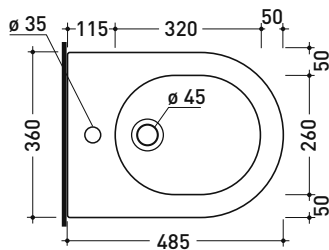

### Wall hung single-hole bidet

• WITH OVERFLOW • WITHOUT HOLE/3 TAP HOLE ON DEMAND

Complements: **Line taps bidet:** ONE - NOKÈ - SI - FOLD - X1  
**Line accessories:** TWO - HOOP - NOKÈ - FOLD

Technical accessories: **Universal fixing bracket for wall hung wc/bidet (41/P)**  
**Short chrome siphon for bidet (SIFB/CR)**  
**Stop & Go drain (PLSG)**  
**Stop&Go CERAMIC drain (PLCE)**  
**Two piece set chrome tap filters (RF026)**

Package dim. 58 x 36,5 x 36 cm | Weight 21 kg | Pz. Pallet n° 15

UNI EN 14528 - CL20 Dop-No14528

vista zenitale / zenital view

vista laterale / lateral view

sezione longitudinale / section

vista retro / back view

sizes in mm

Please consider a 2% tolerance on indicated measurements

CERAMIC: glossy finish

white black

matt finish

milky white carbone fango argilla cenere