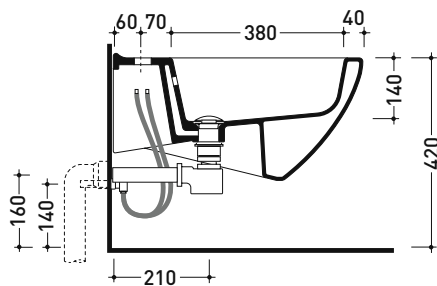

5086

Bidet sospeso monoforo

• WITH OVERFLOW • WITHOUT HOLE TAP ON DEMAND

Complements: **Rubinetti bidet linea ONE - NOKÉ - SI - FOLD**
Accessori linea TWO - HOOP - NOKÉ - FOLD

Technical accessories: **Universal fixing bracket for wall hung wc/bidet (41/P)**
Short chrome siphon for bidet (SIFB/CR)
Stop & Go drain (PLSG)
Stop&Go CERAMIC drain (PLCE)
Two piece set chrome tap filters (RF026)

Package dim. 56 x 37 x 40 cm | Weight 19,8 kg | Pz. Pallet n° 15

UNI EN 14528 - CL20 Dop-No14528

vista zenitale / zenital view

vista laterale / lateral view

sezione longitudinale / section

vista retro / back view

sizes in mm

CERAMIC: glossy finish

white

matt finish

milky white

Please consider a 2% tolerance on indicated measurements