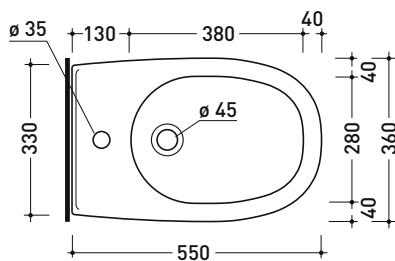

5086

Bidet sospeso monoforo

• WITH OVERFLOW • WITHOUT HOLE TAP ON DEMAND

Complements: **Rubinetti bidet linea ONE - NOKÉ - SI - FOLD**
Accessori linea TWO - HOOP - NOKÉ - FOLD

Technical accessories: **Universal fixing bracket for wall hung wc/bidet (41/P)**
Short chrome siphon for bidet (SIFB/CR)
Stop & Go drain (PLSG)
Stop&Go CERAMIC drain (PLCE)
Two piece set chrome tap filters (RF026)

Package dim. 56 x 37 x 40 cm | Weight 19,8 kg | Pz. Pallet n° 15

UNI EN 14528 - CL20 Dop-No14528

vista zenitale / zenital view

vista laterale / lateral view

sezione longitudinale / section

vista retro / back view

sizes in mm

CERAMIC: glossy finish

white

matt finish

milky white

Please consider a 2% tolerance on indicated measurements