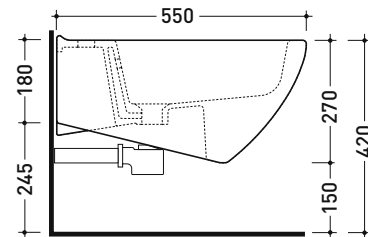

5086

Bidet sospeso monoforo

• WITH OVERFLOW • WITHOUT HOLE TAP ON DEMAND

Complements: **Rubinetti bidet linea ONE - NOKÉ - SI - FOLD**
Accessori linea TWO - HOOP - NOKÉ - FOLD

Technical accessories: **Universal fixing bracket for wall hung wc/bidet (41/P)**
Short chrome siphon for bidet (SIFB/CR)
Stop & Go drain (PLSG)
Stop&Go CERAMIC drain (PLCE)
Two piece set chrome tap filters (RF026)

Package dim. 56 x 37 x 40 cm | Weight 19,8 kg | Pz. Pallet n° 15

UNI EN 14528 - CL20 Dop-No14528

vista zenitale / zenital view

vista laterale / lateral view

sezione longitudinale / section

vista retro / back view

sizes in mm

CERAMIC: glossy finish

white

matt finish

milky white

Please consider a 2% tolerance on indicated measurements