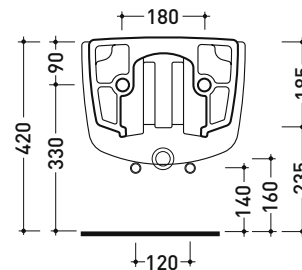

Package dim. 56 x 37 x 40 cm | Weight 19,8 kg | Pz. Pallet n° 15

UNI EN 14528 - CL20 Dop-No14528

vista zenitale / zenital view

vista laterale / lateral view

sezione longitudinale / section

vista retro / back view

sizes in mm

CERAMIC: glossy finish

white

matt finish

milky white

Please consider a 2% tolerance on indicated measurements