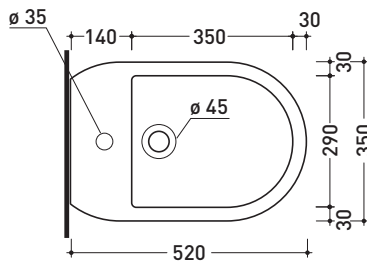

### Back to wall single-hole bidet

• WITH OVERFLOW • WITHOUT TAP HOLE ON DEMAND

Complements: **Niagara panel bidet (TR40)**  
**Line taps bidet: ONE - NOKÈ - SI - FOLD - X1**  
**Line accessories: TWO - HOOP - NOKÈ - FOLD**

Pz. Pallet n° 15

CE UNI EN 14528 - CL20 Dop-No14528

vista zenitale / zenital view

vista laterale / lateral view

NOTICE: floor fixing by silicone

sezione longitudinale / section

vista retro / back view

sizes in mm