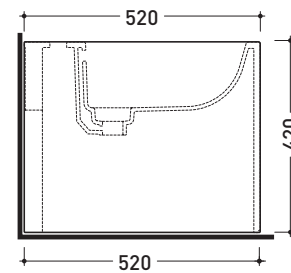

Technical accessories:  
**Short chrome siphon for bidet (SIFB/CR)**  
**Stop & Go drain (PLSG)**  
**Stop&Go CERAMIC drain (PLCE)**  
**Two piece set chrome tap filters (RF026)**

Package dim.

Weight 27,5 kg

Pz. Pallet n° 15

CE UNI EN 14528 - CL20 Dop-No14528

vista zenitale / zenital view

vista laterale / lateral view

NOTICE: floor fixing by silicone

sezione longitudinale / section

vista retro / back view

sizes in mm