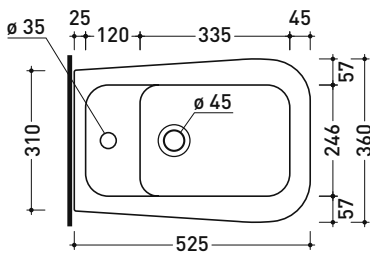

CM218

Wall hung single-hole bidet

• WITH OVERFLOW • WITHOUT TAP HOLE ON DEMAND

Complements: **Line taps bidet:** ONE - NOKÉ - SI - FOLD
Line accessories: TWO - HOOP - NOKÉ - FOLD - X1

Technical accessories: **Universal fixing bracket for wall hung wc/bidet (41/P)**
Short chrome siphon for bidet (SIFB/CR)
Stop & Go drain (PLSG)
CERAMIC Stop & Go drain (PLCE)
Two piece set chrome tap filters (RF026)

Package dim. 53 x 23 x 37 cm | Weight 19 kg | Pz. Pallet n° 18

CE UNI EN 14528 - CL20 Dop-No14528

vista zenitale / zenital view

vista laterale / lateral view

sezione longitudinale / section

vista retro / back view

sizes in mm

CERAMIC: glossy finish

white

Please consider a 2% tolerance on indicated measurements