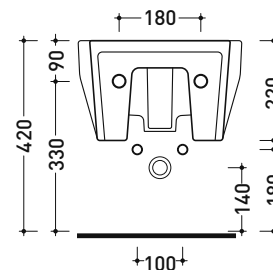

CM218

Wall hung single-hole bidet

• WITH OVERFLOW • WITHOUT TAP HOLE ON DEMAND

Complements: **Line taps bidet:** ONE - NOKÉ - SI - FOLD
Line accessories: TWO - HOOP - NOKÉ - FOLD - X1

Technical accessories: **Universal fixing bracket for wall hung wc/bidet (41/P)**
Short chrome siphon for bidet (SIFB/CR)
Stop & Go drain (PLSG)
CERAMIC Stop & Go drain (PLCE)
Two piece set chrome tap filters (RF026)

Package dim. 53 x 23 x 37 cm | Weight 19 kg | Pz. Pallet n° 18

CE UNI EN 14528 - CL20 Dop-No14528

vista zenitale / zenital view

vista laterale / lateral view

sezione longitudinale / section

vista retro / back view

sizes in mm

CERAMIC: glossy finish

white

Please consider a 2% tolerance on indicated measurements