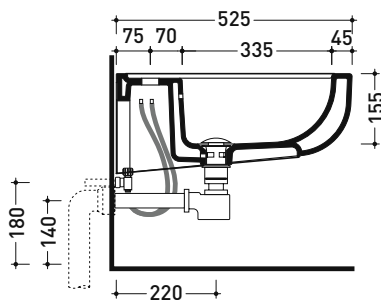

CM218

Wall hung single-hole bidet

• WITH OVERFLOW • WITHOUT TAP HOLE ON DEMAND

Complements: **Line taps bidet:** ONE - NOKÉ - SI - FOLD
Line accessories: TWO - HOOP - NOKÉ - FOLD - X1

Technical accessories: **Universal fixing bracket for wall hung wc/bidet (41/P)**
Short chrome siphon for bidet (SIFB/CR)
Stop & Go drain (PLSG)
CERAMIC Stop & Go drain (PLCE)
Two piece set chrome tap filters (RF026)

Package dim. 53 x 23 x 37 cm | Weight 19 kg | Pz. Pallet n° 18

CE UNI EN 14528 - CL20 Dop-No14528

vista zenitale / zenital view

vista laterale / lateral view

sezione longitudinale / section

vista retro / back view

sizes in mm

CERAMIC: glossy finish

white

Please consider a 2% tolerance on indicated measurements