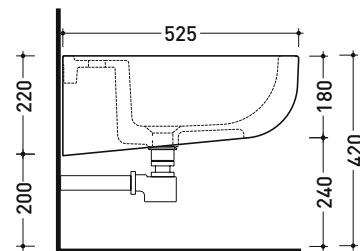

CM218

Wall hung single-hole bidet

• WITH OVERFLOW • WITHOUT TAP HOLE ON DEMAND

Complements: **Line taps bidet:** ONE - NOKÉ - SI - FOLD
Line accessories: TWO - HOOP - NOKÉ - FOLD - X1

Technical accessories: **Universal fixing bracket for wall hung wc/bidet (41/P)**
Short chrome siphon for bidet (SIFB/CR)
Stop & Go drain (PLSG)
CERAMIC Stop & Go drain (PLCE)
Two piece set chrome tap filters (RF026)

Package dim. 53 x 23 x 37 cm | Weight 19 kg | Pz. Pallet n° 18

CE UNI EN 14528 - CL20 Dop-No14528

vista zenitale / zenital view

vista laterale / lateral view

sezione longitudinale / section

vista retro / back view

sizes in mm

CERAMIC: glossy finish

white

Please consider a 2% tolerance on indicated measurements