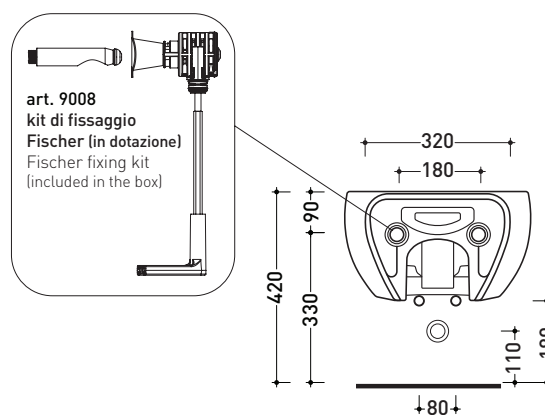

2021

FU218

Wall hung single-hole bidet (fixing kit included art. 9008)

•WITH OVERFLOW •WITHOUT HOLE ON DEMAND

Complements: **Line taps bidet:** ONE - NOKÈ - SI - FOLD - X1
Line accessories: TWO - HOOP - NOKÈ - FOLD

Technical accessories: **Universal fixing bracket for wall hung wc/bidet** (41/P)
Short chrome siphon for bidet (SIFB/CR)
Stop & Go drain (PLSG)
CERAMIC Stop & Go drain (PLCE)
Two piece set chrome tap filters (RF026)

Package dim. cm | Weight 18 kg | Pz. Pallet n° -

UNI EN 14528 - CL20 Dop-No14528

vista zenitale / zenital view

vista laterale / lateral view

sezione longitudinale / section

vista retro / back view

sizes in mm