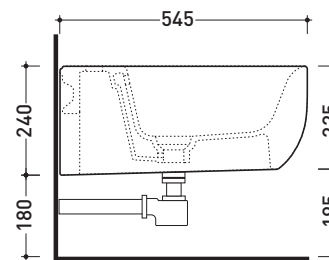

Technical accessories: **Universal fixing bracket for wall hung wc/bidet** (41/P)
Short chrome siphon for bidet (SIFB/CR)
Stop & Go drain (PLSG)
CERAMIC Stop & Go drain (PLCE)
Two piece set chrome tap filters (RF026)

Package dim. cm | Weight 18 kg | Pz. Pallet n° -

UNI EN 14528 - CL20 Dop-No14528

vista zenitale / zenital view

vista laterale / lateral view

sezione longitudinale / section

vista retro / back view

sizes in mm