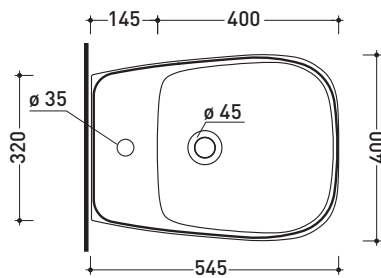

2021

FU218

Wall hung single-hole bidet (fixing kit included art. 9008)

•WITH OVERFLOW •WITHOUT HOLE ON DEMAND

Complements: **Line taps bidet:** ONE - NOKÈ - SI - FOLD - X1
Line accessories: TWO - HOOP - NOKÈ - FOLD

Package dim. cm | Weight 18 kg | Pz. Pallet n° -

UNI EN 14528 - CL20 Dop-No14528

vista zenitale / zenital view

vista laterale / lateral view

sezione longitudinale / section

vista retro / back view

sizes in mm