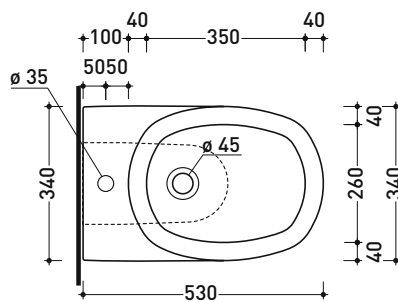

IO217

Back to wall single-hole bidet
(floor fixing kit included art. 9003)

Complements: Line taps bidet: ONE - NOKÉ - SI - FOLD
Line accessories: TWO - HOOP - NOKÉ - FOLD

Technical accessories: Short chrome siphon for bidet (SIFB/CR)
Stop & Go drain (PLSG)
CERAMIC Stop & Go drain (PLCE)
Two piece set chrome tap filters (RF026)

Package dim. 54 x 35,5 x 45,5 cm | Weight 23,5 kg | Pz. Pallet n° 15

UNI EN 14528 - CL20 Dop-No14528

WHILE STOCKS LAST

vista zenitale / zenital view

vista laterale / lateral view

sezione longitudinale / section

vista retro / back view

sizes in mm

CERAMIC: glossy finish

white

Please consider a 2% tolerance on indicated measurements