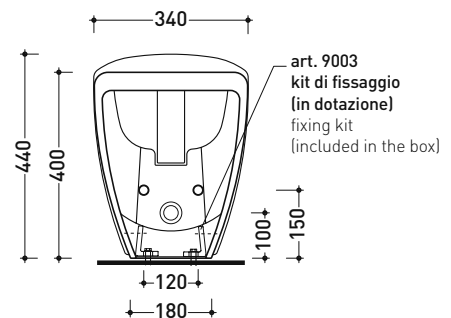

IO217

Back to wall single-hole bidet
(floor fixing kit included art. 9003)

Complements: Line taps bidet: ONE - NOKÉ - SI - FOLD
Line accessories: TWO - HOOP - NOKÉ - FOLD

Technical accessories: Short chrome siphon for bidet (SIFB/CR)
Stop & Go drain (PLSG)
CERAMIC Stop & Go drain (PLCE)
Two piece set chrome tap filters (RF026)

Package dim. 54 x 35,5 x 45,5 cm | Weight 23,5 kg | Pz. Pallet n° 15

UNI EN 14528 - CL20 Dop-No14528

WHILE STOCKS LAST

vista zenitale / zenital view

vista laterale / lateral view

sezione longitudinale / section

vista retro / back view

sizes in mm

CERAMIC: glossy finish

white

Please consider a 2% tolerance on indicated measurements