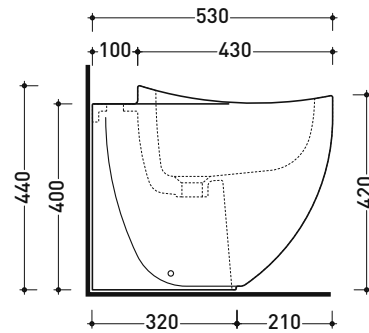

IO217

Back to wall single-hole bidet
(floor fixing kit included art. 9003)

Complements: Line taps bidet: ONE - NOKÉ - SI - FOLD
Line accessories: TWO - HOOP - NOKÉ - FOLD

Technical accessories: Short chrome siphon for bidet (SIFB/CR)
Stop & Go drain (PLSG)
CERAMIC Stop & Go drain (PLCE)
Two piece set chrome tap filters (RF026)

Package dim. 54 x 35,5 x 45,5 cm | Weight 23,5 kg | Pz. Pallet n° 15

UNI EN 14528 - CL20 Dop-No14528

WHILE STOCKS LAST

vista zenitale / zenital view

vista laterale / lateral view

sezione longitudinale / section

vista retro / back view

sizes in mm

CERAMIC: glossy finish

white

Please consider a 2% tolerance on indicated measurements