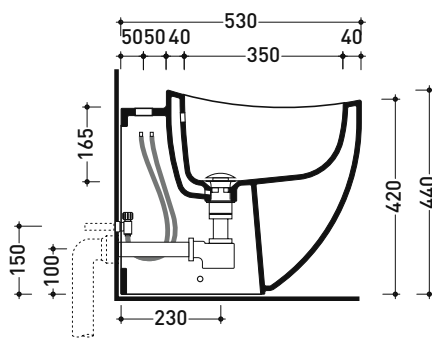

IO217

Back to wall single-hole bidet
(floor fixing kit included art. 9003)

Complements: Line taps bidet: ONE - NOKÉ - SI - FOLD
Line accessories: TWO - HOOP - NOKÉ - FOLD

Technical accessories: Short chrome siphon for bidet (SIFB/CR)
Stop & Go drain (PLSG)
CERAMIC Stop & Go drain (PLCE)
Two piece set chrome tap filters (RF026)

Package dim. 54 x 35,5 x 45,5 cm | Weight 23,5 kg | Pz. Pallet n° 15

UNI EN 14528 - CL20 Dop-No14528

WHILE STOCKS LAST

vista zenitale / zenital view

vista laterale / lateral view

sezione longitudinale / section

vista retro / back view

sizes in mm

CERAMIC: glossy finish

white

Please consider a 2% tolerance on indicated measurements