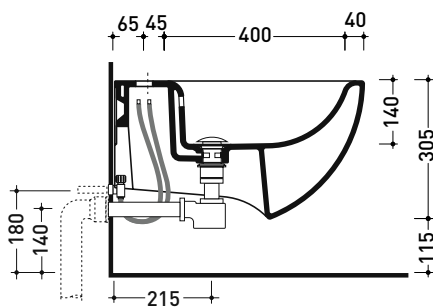

Package dim.

Weight **19 kg**

Pz. Pallet n° **18**

UNI EN 14528 - CL20 Dop-No14528

vista zenitale / zenital view

vista laterale / lateral view

sezione longitudinale / section

vista retro / back view

sizes in mm

CERAMIC: glossy finish

white black

matt finish

milky white carbone

Please consider a 2% tolerance on indicated measurements