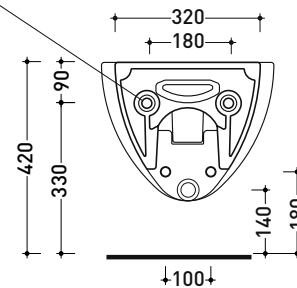

Package dim.

Weight **19 kg**

Pz. Pallet n° **18**

UNI EN 14528 - CL20 Dop-No14528

vista zenitale / zenital view

vista laterale / lateral view

sezione longitudinale / section

vista retro / back view

sizes in mm

CERAMIC: glossy finish

white black

matt finish

milky white carbone

Please consider a 2% tolerance on indicated measurements