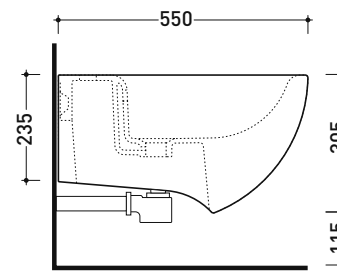

Package dim.

Weight **19 kg**

Pz. Pallet n° **18**

UNI EN 14528 - CL20 Dop-No14528

vista zenitale / zenital view

vista laterale / lateral view

sezione longitudinale / section

vista retro / back view

sizes in mm

CERAMIC: glossy finish

white black

matt finish

milky white carbone

Please consider a 2% tolerance on indicated measurements