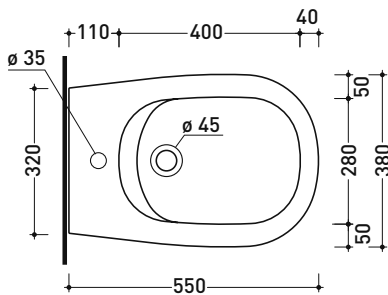

design **ALEXANDER DURINGER** and **STEFANO ROSINI**

2016

IO218

Wall hung single-hole bidet (fixing kit included art. 9008)

• WITH OVERFLOW

Complements: **Line taps bidet:** ONE - NOKÉ - SI - FOLD - X1
Line accessories: TWO - HOOP - NOKÉ - FOLD

Package dim.

Weight **19 kg**

Pz. Pallet n° **18**

UNI EN 14528 - CL20 Dop-No14528

vista zenitale / zenital view

vista laterale / lateral view

sezione longitudinale / section

vista retro / back view

sizes in mm

CERAMIC: glossy finish

white black

matt finish

milky white carbone

Please consider a 2% tolerance on indicated measurements