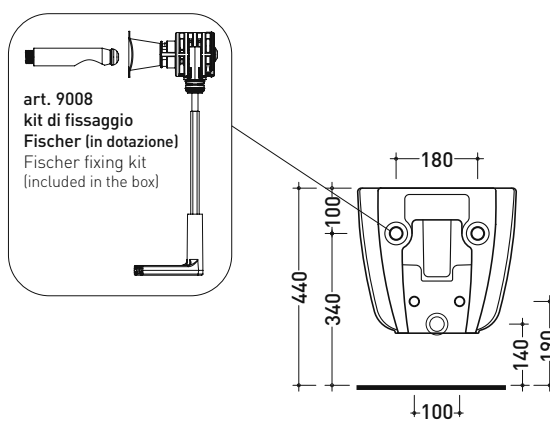

MN218

Wall hung single-hole bidet (wall fixing kit art. 9008 included)

• WITH OVERFLOW • WITHOUT TAP HOLE ON DEMAND

Complements: **Line taps bidet:** ONE - NOKÉ - SI - FOLD - X1
Line accessories: TWO - HOOP - NOKÉ - FOLD

Technical accessories: **Universal fixing bracket for wall hung wc/bidet (41/P)**
Short chrome siphon for bidet (SIFB/CR)
Stop & Go drain (PLSG)
CERAMIC Stop & Go drain (PLCE)
Two piece set chrome tap filters (RF026)

Package dim. 53,4 x 35,4 x 40 cm | Weight 24,4 kg | Pz. Pallet n° 15

UNI EN 14528 - CL20 Dop-No14528

vista zenitale / zenital view

vista laterale / lateral view

sezione longitudinale / section

vista retro / back view

sizes in mm

CERAMIC: glossy finish

matt finish

Please consider a 2% tolerance on indicated measurements