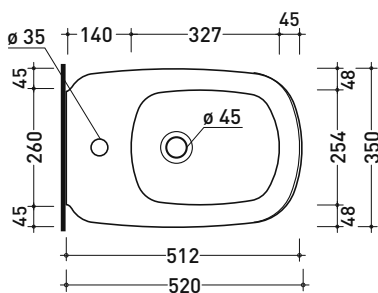

MN218

Wall hung single-hole bidet (wall fixing kit art. 9008 included)

• WITH OVERFLOW • WITHOUT TAP HOLE ON DEMAND

Complements: **Line taps bidet:** ONE - NOKÉ - SI - FOLD - X1
Line accessories: TWO - HOOP - NOKÉ - FOLD

Package dim. 53,4 x 35,4 x 40 cm | Weight 24,4 kg | Pz. Pallet n° 15

UNI EN 14528 - CL20 Dop-No14528

vista zenitale / zenital view

vista laterale / lateral view

sezione longitudinale / section

vista retro / back view

sizes in mm

CERAMIC: glossy finish

matt finish

Please consider a 2% tolerance on indicated measurements