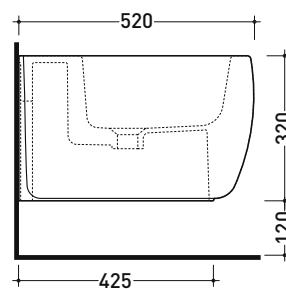

MN218

Wall hung single-hole bidet (wall fixing kit art. 9008 included)

• WITH OVERFLOW • WITHOUT TAP HOLE ON DEMAND

Complements: **Line taps bidet:** ONE - NOKÉ - SI - FOLD - X1
Line accessories: TWO - HOOP - NOKÉ - FOLD

Package dim. 53,4 x 35,4 x 40 cm | Weight 24,4 kg | Pz. Pallet n° 15

UNI EN 14528 - CL20 Dop-No14528

vista zenitale / zenital view

vista laterale / lateral view

sezione longitudinale / section

vista retro / back view

sizes in mm

CERAMIC: glossy finish

matt finish

Please consider a 2% tolerance on indicated measurements