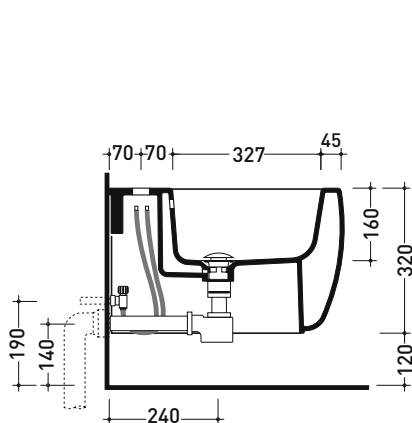

MN218

Wall hung single-hole bidet (wall fixing kit art. 9008 included)

• WITH OVERFLOW • WITHOUT TAP HOLE ON DEMAND

Complements: **Line taps bidet:** ONE - NOKÉ - SI - FOLD - X1
Line accessories: TWO - HOOP - NOKÉ - FOLD

Package dim. 53,4 x 35,4 x 40 cm | Weight 24,4 kg | Pz. Pallet n° 15

UNI EN 14528 - CL20 Dop-No14528

vista zenitale / zenital view

vista laterale / lateral view

sezione longitudinale / section

vista retro / back view

sizes in mm

CERAMIC: glossy finish

matt finish

Please consider a 2% tolerance on indicated measurements