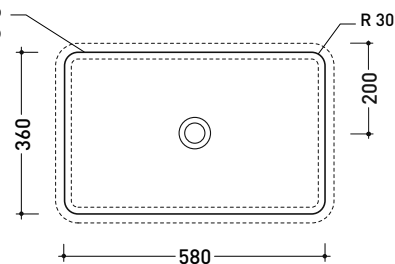

Pz. Pallet n° **12**

CE UNI EN 14688 - CL20

Dop-No14688

vista zenitale / zenital view

foro consigliato sul piano
suggested hole on the top

vista zenitale / zenital view

vista frontale / frontal view

sezione longitudinale / section

sizes in mm

Please consider a 2% tolerance on indicated measurements

CERAMIC: glossy finish

white black

matt finish

milky white carbone

METAL: glossy finish

white / gold white / platinum