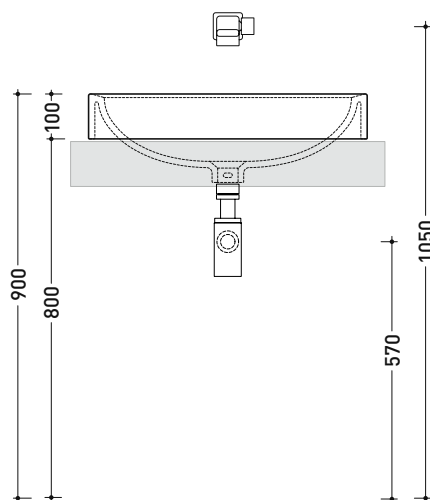

Pz. Pallet n° **12**

CE UNI EN 14688 - CL20

Dop-No14688

vista zenitale / zenital view

foro consigliato sul piano
suggested hole on the top

vista zenitale / zenital view

vista frontale / frontal view

sezione longitudinale / section

sizes in mm

Please consider a 2% tolerance on indicated measurements

CERAMIC: glossy finish

white black

matt finish

milky white carbone

METAL: glossy finish

white / gold white / platinum