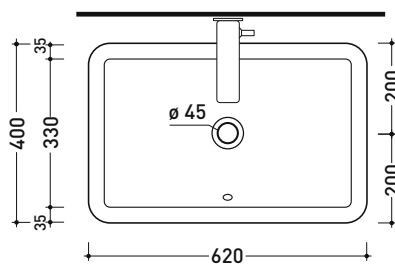

Technical accessories: **Chrome siphon (SIFL/CR) - Telescopic chrome siphon (SIFL066)**
Stop & Go drain (PLSG)
CERAMIC Stop & Go drain (PLCE)
Two piece set chrome tap filters (RF026)

Package dim.

Weight **kg 16**

Pz. Pallet n° **12**

CE UNI EN 14688 - CL20

Dop-No14688

vista zenitale / zenital view

foro consigliato sul piano
suggested hole on the top

vista zenitale / zenital view

vista frontale / frontal view

sezione longitudinale / section

sizes in mm

Please consider a 2% tolerance on indicated measurements

CERAMIC: glossy finish

white black

matt finish

milky white carbone

METAL: glossy finish

white / gold white / platinum