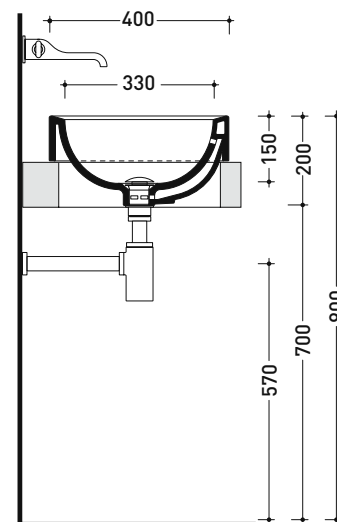

design **PATRICK NORGUET**

2013

NL62INC Nile 62

Recessed basin 62 cm

• WITH OVERFLOW • WITHOUT TAP LEDGE

Complements: **FORTY6 shelf (F6NLINC)**
Line taps basin: ONE - NOKÉ - FOLD - SI - X1
Line accessories: TWO - HOOP - NOKÉ - FOLD

Technical accessories: **Chrome siphon (SIFL/CR) - Telescopic chrome siphon (SIFL066)**
Stop & Go drain (PLSG)
CERAMIC Stop & Go drain (PLCE)
Two piece set chrome tap filters (RF026)

Package dim.

Weight **kg 16**

Pz. Pallet n° **12**

CE UNI EN 14688 - CL20

Dop-No14688

vista zenitale / zenital view

foro consigliato sul piano
suggested hole on the top

vista zenitale / zenital view

vista frontale / frontal view

sezione longitudinale / section

sizes in mm

Please consider a 2% tolerance on indicated measurements

CERAMIC: glossy finish

white black

matt finish

milky white carbone

METAL: glossy finish

white / gold white / platinum