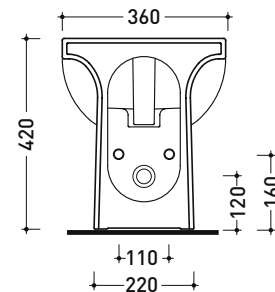

Technical accessories:
Floor fixing kit (9003)
Short chrome siphon for bidet (SIFB/CR)
Stop & Go drain (PLSG)
Stop&Go CERAMIC drain (PLCE)
Two piece set chrome tap filters (RF026)

Package dim.

Weight 21 kg

Pz. Pallet n° 18

UNI EN 14528 - CL20 Dop-No14528

vista zenitale / zenital view

vista laterale / lateral view

sezione longitudinale / section

vista retro / back view

sizes in mm

CERAMIC: glossy finish

white

Please consider a 2% tolerance on indicated measurements