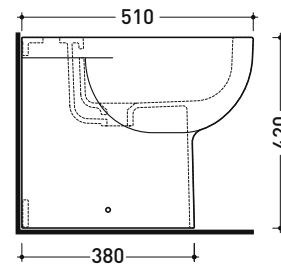

QK217

Back to wall single-hole bidet

• WITH OVERFLOW • WITHOUT HOLE ON DEMAND

Complements: **Niagara panel bidet (TR40)**
Line taps bidet: ONE - NOKÈ - SI - FOLD
Line accessories: TWO - HOOP - NOKÈ - FOLD

Technical accessories:
Floor fixing kit (9003)
Short chrome siphon for bidet (SIFB/CR)
Stop & Go drain (PLSG)
Stop&Go CERAMIC drain (PLCE)
Two piece set chrome tap filters (RF026)

Package dim.

Weight 21 kg

Pz. Pallet n° 18

UNI EN 14528 - CL20 Dop-No14528

vista zenitale / zenital view

vista laterale / lateral view

sezione longitudinale / section

vista retro / back view

sizes in mm

CERAMIC: glossy finish

white

Please consider a 2% tolerance on indicated measurements