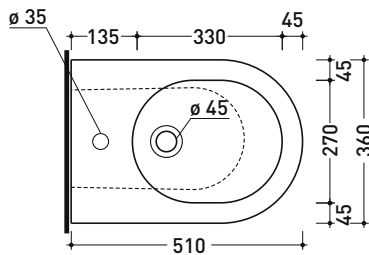

QK217

Back to wall single-hole bidet

• WITH OVERFLOW • WITHOUT HOLE ON DEMAND

Complements: **Niagara panel bidet (TR40)**
Line taps bidet: ONE - NOKÈ - SI - FOLD
Line accessories: TWO - HOOP - NOKÈ - FOLD

Pz. Pallet n° 18

UNI EN 14528 - CL20 Dop-No14528

vista zenitale / zenital view

vista laterale / lateral view

sezione longitudinale / section

vista retro / back view

sizes in mm

CERAMIC: glossy finish

white

Please consider a 2% tolerance on indicated measurements