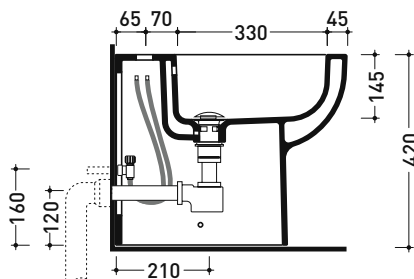

Technical accessories:
Floor fixing kit (9003)
Short chrome siphon for bidet (SIFB/CR)
Stop & Go drain (PLSG)
Stop&Go CERAMIC drain (PLCE)
Two piece set chrome tap filters (RF026)

Package dim.

Weight 21 kg

Pz. Pallet n° 18

UNI EN 14528 - CL20 Dop-No14528

vista zenitale / zenital view

vista laterale / lateral view

sezione longitudinale / section

vista retro / back view

sizes in mm

CERAMIC: glossy finish

white

Please consider a 2% tolerance on indicated measurements